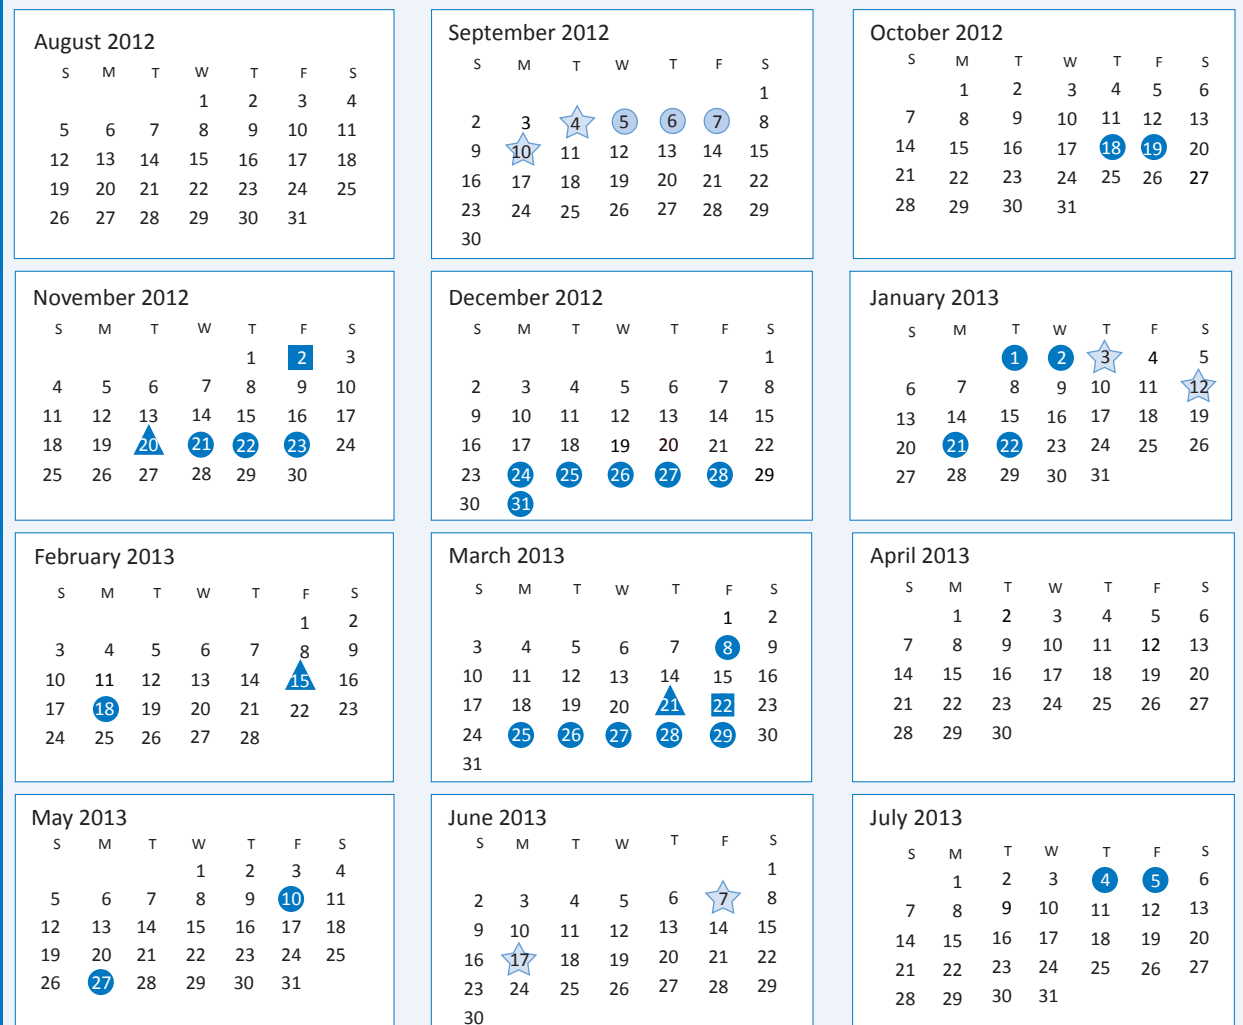

APRIL	
25-29	<u>NO SCHOOL All Sites</u> Spring break

APRIL	
5	End of Q3 (45 days)

MAY	
10	<u>NO SCHOOL All Sites</u> Prof. Dev.
27	<u>NO SCHOOL All Sites</u> Memorial Day

JUNE	
7	Last day for students End of Sem2 (89 days), Tri3 (58 days), Q4 (44 days)

MARCH 2013						
SU	M	T	W	TH	F	SA
						1 2
3	4	5	6	7	8	9
10	11	12	13	14	15	16
17	18	19	20	21	22	23
24	25	26	27	28	29	30
31						

APRIL 2013						
SU	M	T	W	TH	F	SA
	1	2	3	4	5	6
7	8	9	10	11	12	13
14	15	16	17	18	19	20
21	22	23	24	25	26	27
28	29	30				

MAY 2013						
SU	M	T	W	TH	F	SA
				1	2	3 4
5	6	7	8	9	10	11
12	13	14	15	16	17	18
19	20	21	22	23	24	25
26	27	28	29	30	31	

JUNE 2013						
SU	M	T	W	TH	F	SA
						1
2	3	4	5	6	7	8
9	10	11	12	13	14	15
16	17	18	19	20	21	22
23	24	25	26	27	28	29
30						

Summer school is June 17 – July 30, 2013.

If your student attends a year-round school, please check with your school for important dates and days off. Please check www.spps.org for calendar updates.