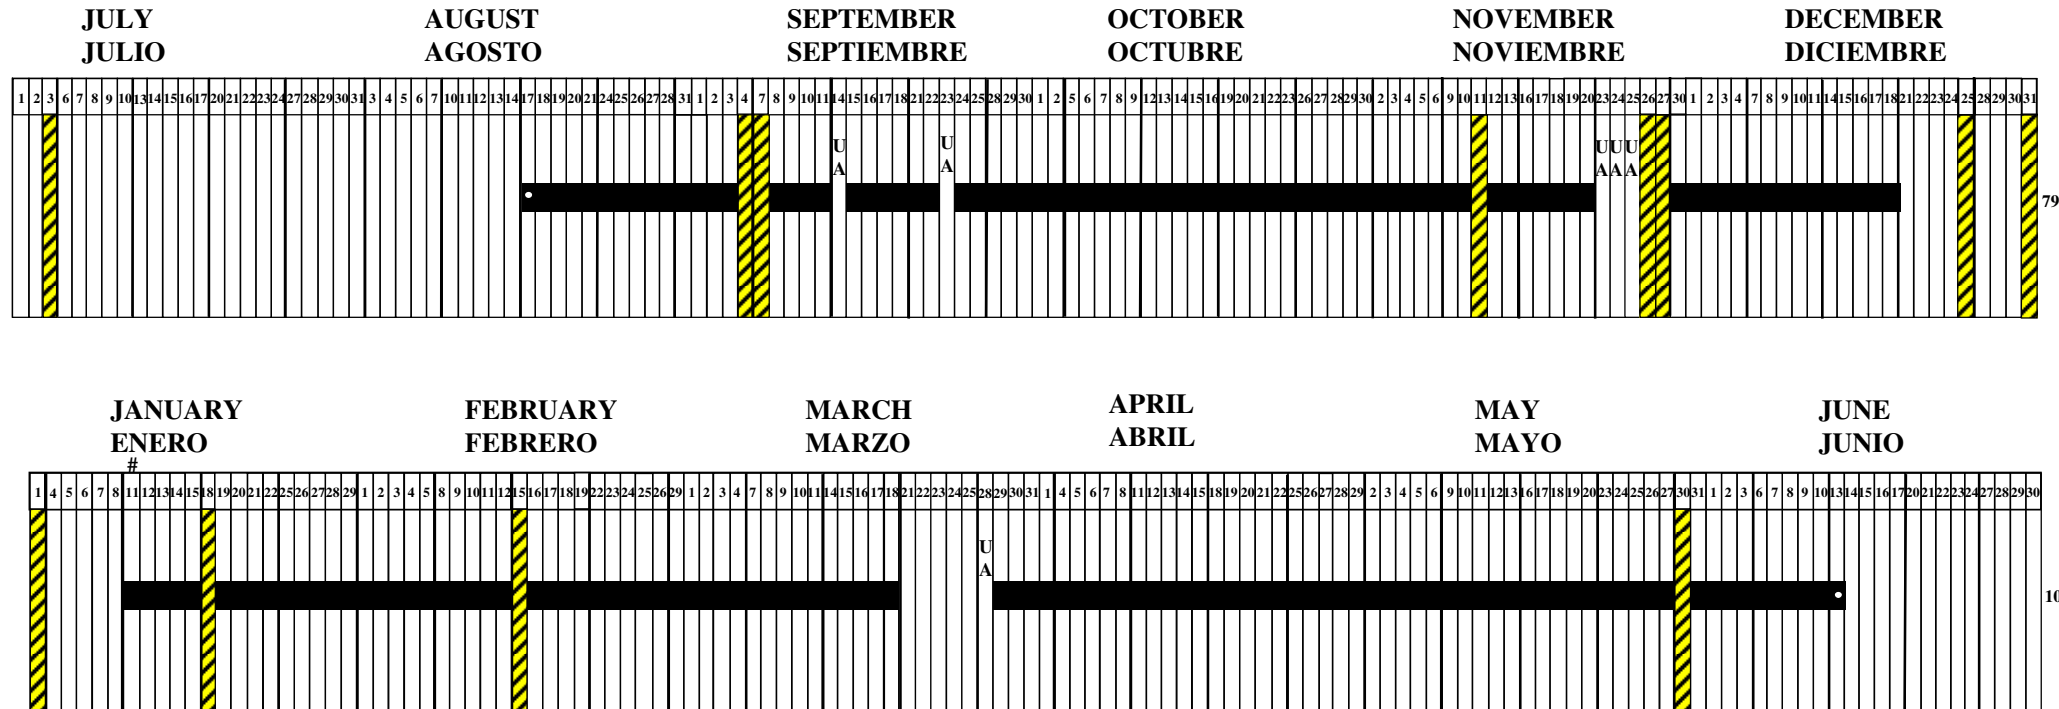

LOS ANGELES UNIFIED SCHOOL DISTRICT

DISTRITO ESCOLAR UNIFICADO DE LOS ANGELES

Board Approved
3/10/2015

■ Pupil Free Day
Monday, August 17, 2015
Monday, June 13, 2016

* If a school selects Monday,
January 11, 2016 as a Pupil Free
Day, then Monday, June 13, 2016
becomes an Instructional Day

SINGLE TRACK INSTRUCTIONAL SCHOOL CALENDAR 2015-2016

CICLO UNICO CALENDARIO ESCOLAR DE INSTRUCCIÓN

<u>IMPORTANT DATES:</u>					
07-03-2015	Independence Day	11-26 & 11-27-2015	Thanksgiving Holiday	03-21 thru 03-25-2016	Spring Recess
08-17-2015	Pupil Free Day	12-21-2015 thru 01-08-2016	Winter Recess	03-28-2016	Cesar E. Chavez
08-18-2015	First Day of Instruction	# 01-11-2016	Second Semester Begins	05-30-2016	Birthday Observed
09-04-2015	Admissions Day	01-18-2016	Dr. Martin L. King, Jr.'s Birthday	*06-10-2016	Memorial Day
09-07-2015	Labor Day	02-15-2016	Presidents' Day		Last Day of Instruction
11-11-2015	Veterans Day Observed				

UA – Unassigned Day, no classes in session