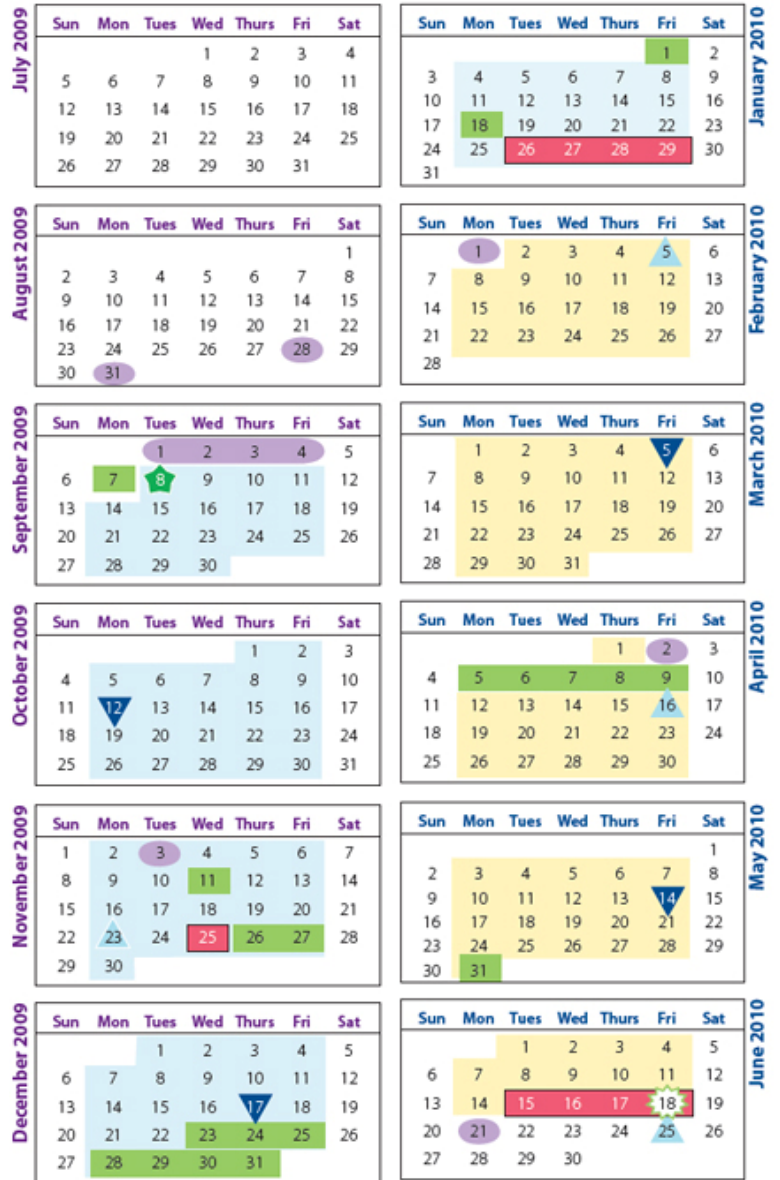

School Calendar 2009-2010 School Year Adopted by the School Board July 1, 2008

- FIRST DAY OF SCHOOL** 🌟
 - September 8, 2009
- STAFF DAYS** 📅
Schools closed for students
- HOLIDAYS** 📅
 - schools closed for students & staff
 - September 7 (*Labor Day*)
 - November 11 (*Veterans Day*)
 - November 26, 27 (*Thanksgiving*)
 - Dec. 23-Jan. 1 (*Winter Holidays*)
 - Jan. 18 (*Martin Luther King, Jr. Day*)
 - April 5-9 (*Spring Holiday*)
 - May 31 (*Memorial Day*)
- PROGRESS REPORT SCHEDULE** ▼
- REPORT CARD SCHEDULE** ▲
- First Semester** (grading periods) 📅
 - September 8-November 13 (47 days)
 - November 16-January 29 (44 days)
 - Teaching Days: 91**
 - Non-Teaching Days: 8**
- Second Semester** (grading periods) 📅
 - February 2-April 1 (43 days)
 - April 12-June 18 (49 days)
 - Teaching Days: 92**
 - Non-Teaching Days: 2**
- LAST DAY OF SCHOOL** 🌟
 - June 18, 2010

First and Second Semester:
Total Teaching Days: 183
Total Non-Teaching Days: 10