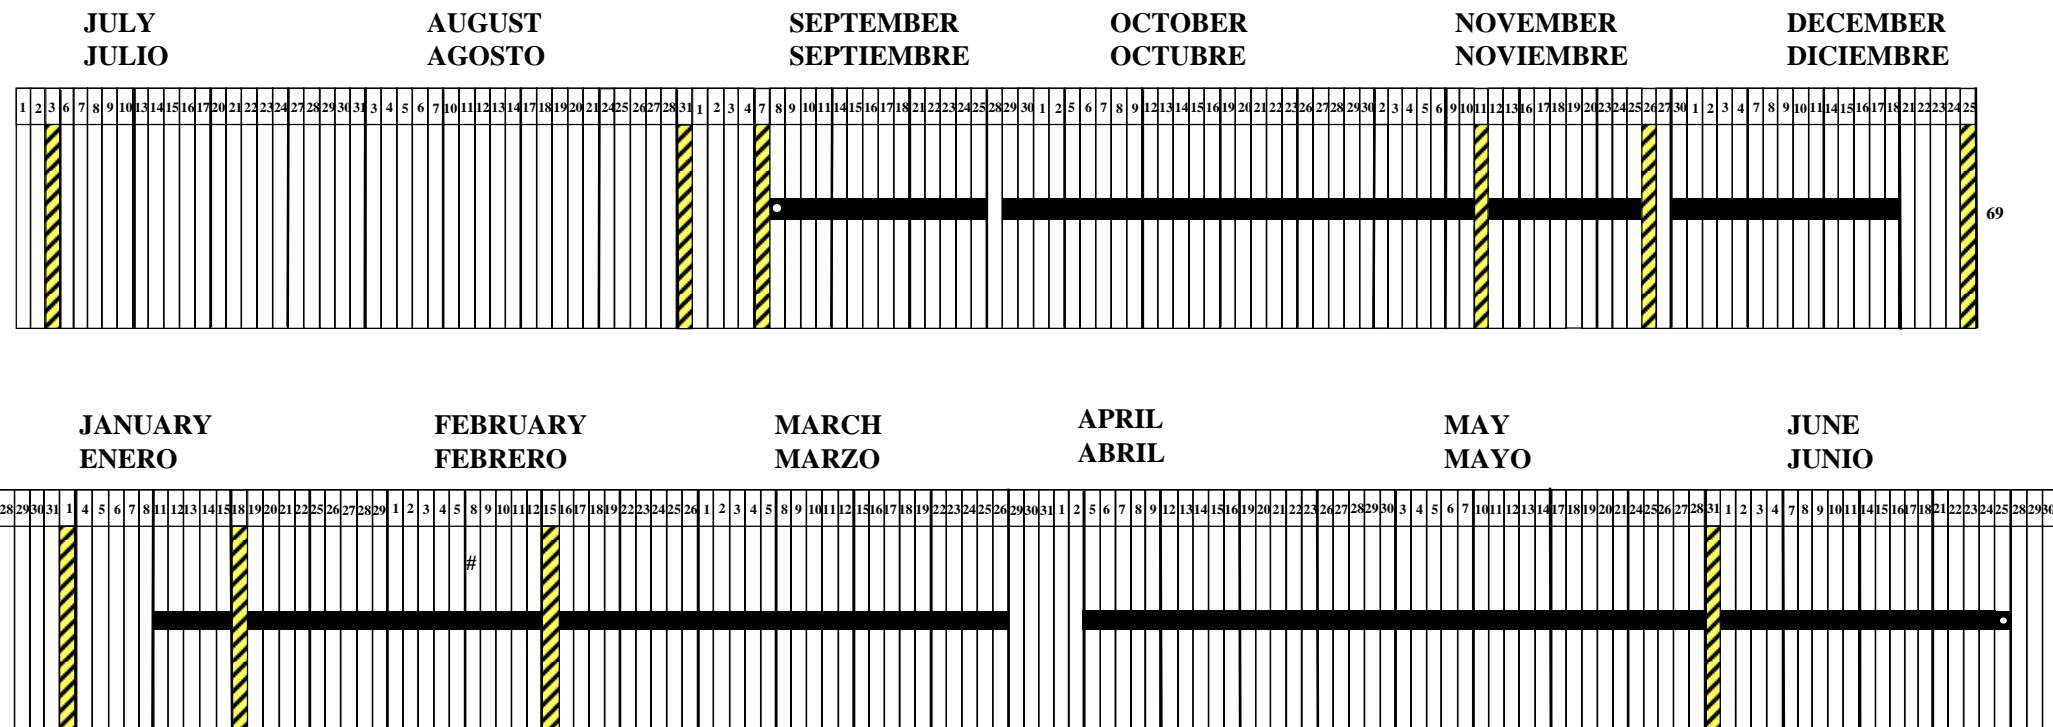

■ Pupil Free Days
 Tuesday, Sept. 8, 2009
 Friday, June 25, 2010

LOS ANGELES UNIFIED SCHOOL DISTRICT

DISTRITO ESCOLAR UNIFICADO DE LOS ANGELES

Board Approved
01/13/2009

* If a school selects Monday,
 February 8, 2010 as a Pupil
 Free Day, then Friday,
 June 25, 2010 becomes an
 Instructional Day

SINGLE TRACK INSTRUCTIONAL SCHOOL CALENDAR 2009-2010

CICLO UNICO CALENDARIO ESCOLAR DE INSTRUCCIÓN 2009-2010

**JANUARY
ENERO**

**FEBRUARY
FEBRERO**

**MARCH
MARZO**

**APRIL
ABRIL**

**MAY
MAYO**

**JUNE
JUNIO**

IMPORTANT DATES:

08-31-2009	Admissions Day	11-11-2009	Veterans Day	02-15-2010	Presidents' Day
09-07-2009	Labor Day	11-26 & 11-27-2009	Thanksgiving Holiday	03-29 thru 04-02-2010	Spring Recess
09-08-2009	Pupil Free Day	12-21-2009 thru 01-08-2010	Winter Recess	05-31-2010	Memorial Day Observed
09-09-2009	First Day of Instruction	01-18-2010	Dr. Martin L. King, Jr.'s Birthday Observed	06-24-2010	Last Day of Instruction
09-28-2009	Unassigned Day	# 02-08-2010	Second Semester Begins	* 06-25-2010	Pupil Free Day