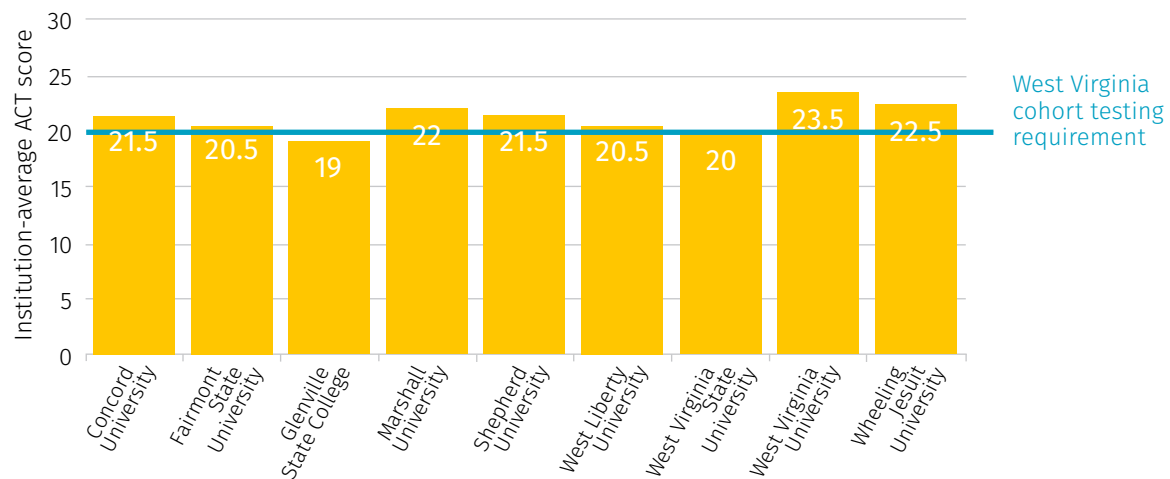

West Virginia

Admissions requirements for teacher preparation programs

Requirements in state law	
GPA	Testing
3.0 cohort average	Cohort average score on a nationally-normed test in the top 50th percentile

Programs' likelihood of meeting GPA admissions requirements at the point of entry

Programs' likelihood of meeting testing admissions requirements at the point of entry

Note: West Virginia University - Parkersburg is not included because testing data are not available.