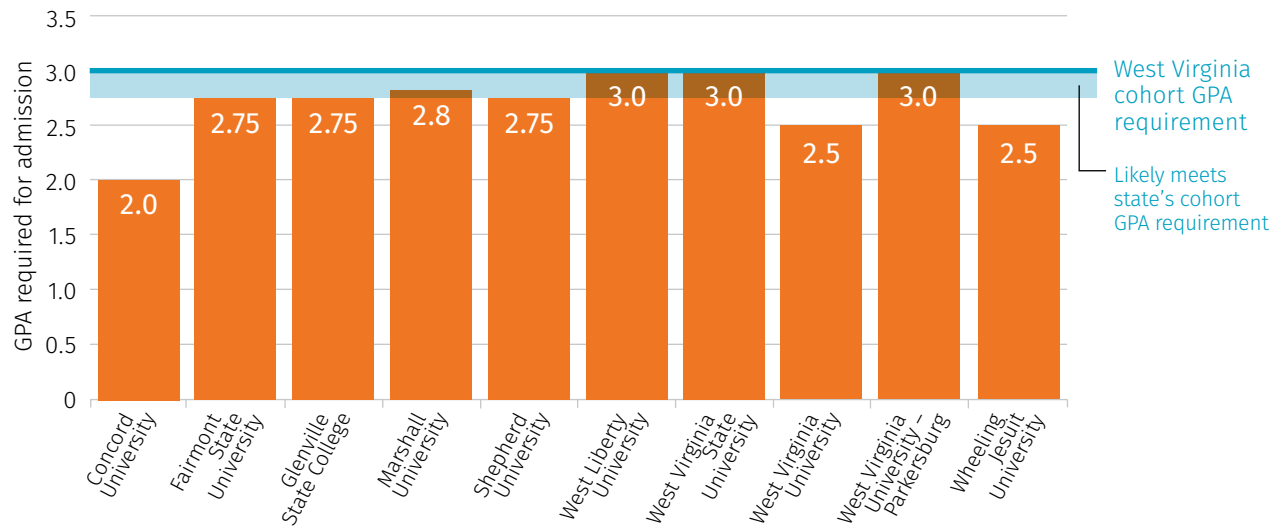

West Virginia

Admissions requirements for teacher preparation programs

Requirements in state law	
GPA	Testing
3.0 cohort average	Cohort average score on a nationally-normed test in the top 50th percentile

Programs' likelihood of meeting GPA admissions requirements at the point of entry

Programs' likelihood of meeting testing admissions requirements at the point of entry

Note: West Virginia University - Parkersburg is not included because testing data are not available.